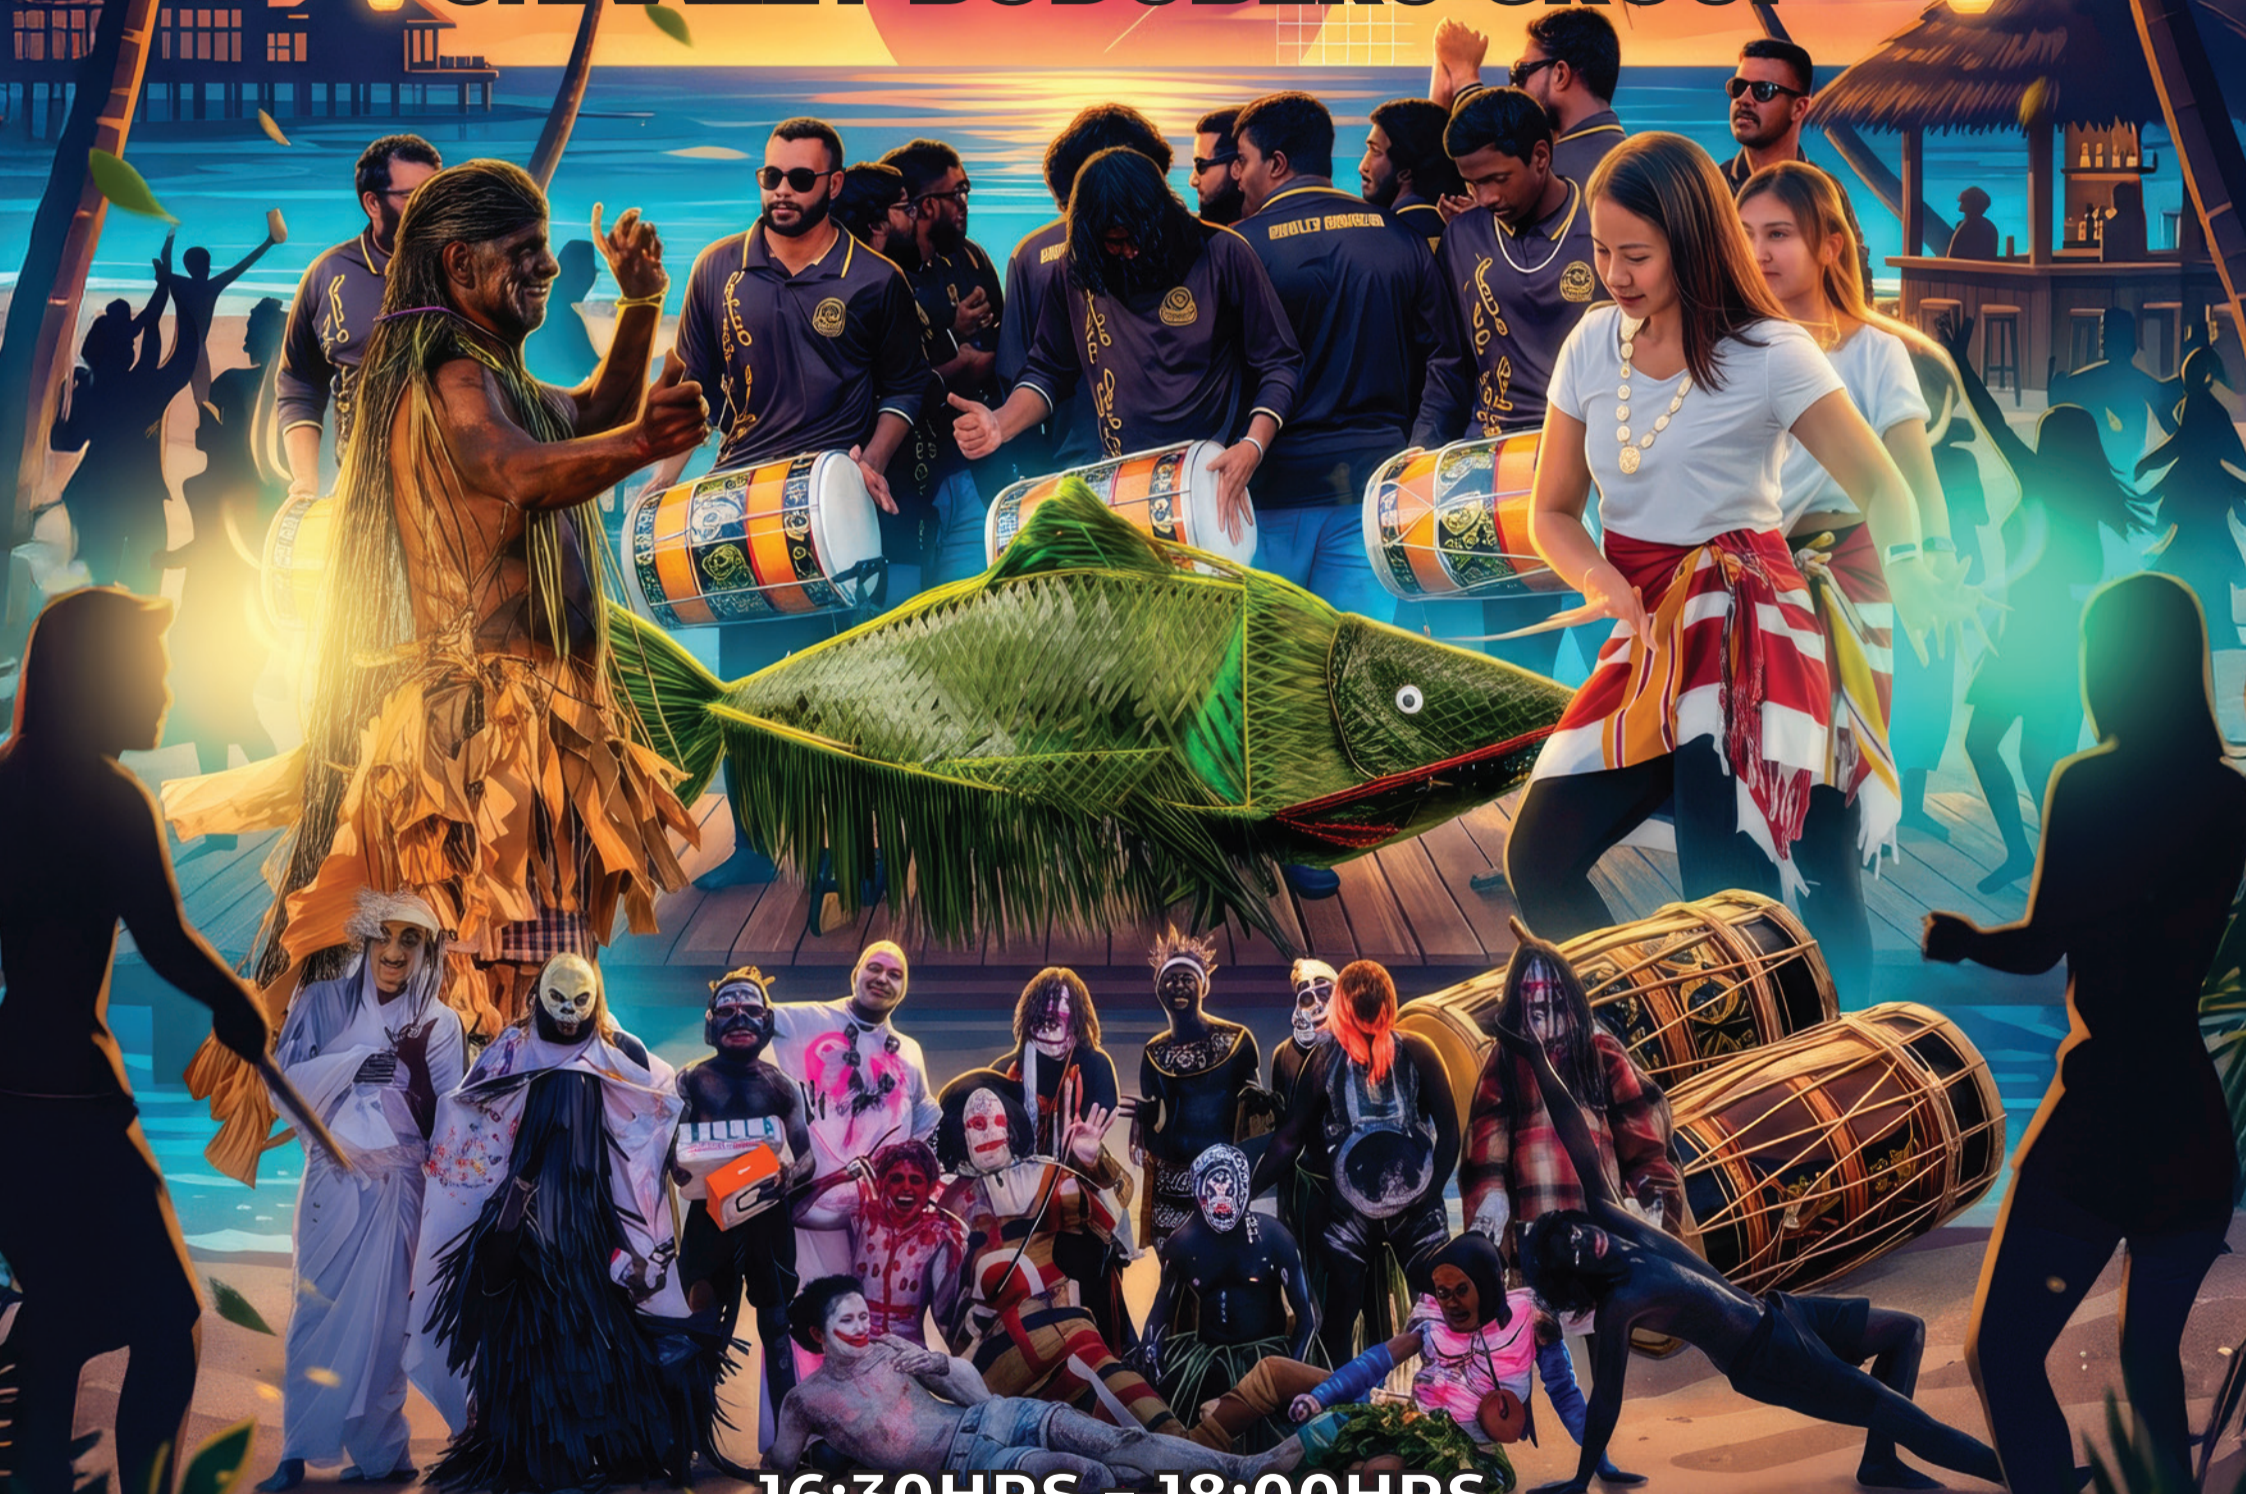

CROSSROADS

MALDIVES

by S Hotels & Resorts under Singha Estate

BODU EID

MAALI PARADE

with
CHAALEY BODUBERU GROUP

16:30HRS – 18:00HRS

**STARTING FROM HARD ROCK HOTEL MALDIVES AND ENDING
AT SAII BEACH CLUB WITH CULTURAL PERFORMANCES.**